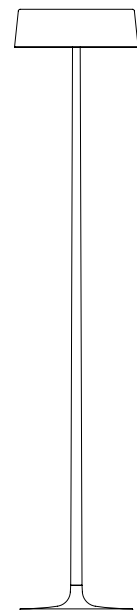

TECHNICAL SHEET

0308-00 MEDIUM

Mounting: Lampada da tavolo / Table lamp

Environment: Indoor - IP20

Materials: Metallo / Metal

Voltage: 220-240V 50/60Hz

Source: Bulb 3 x 5W - E14 LED

Lighting Control: Dimmer on cable

0308-01 SMALL

Mounting: Lampada da tavolo / Table lamp

Environment: Indoor - IP20

Materials: Metallo / Metal

Voltage: 220-240V 50/60Hz

Source: Bulb 2 x 5W - E14 LED

0308-12 HIGH

Mounting: Lampada da terra / floor lamp

Environment: Indoor - IP20

Materials: Metallo / Metal

Voltage: 220-240V 50/60Hz

Source: Bulb 3 x 5W - E14 LED

Lighting Control: Dimmer on cable

0308-00

Ø33 x H32

0308-01

Ø23 x H22,5

0308-12

Ø33 x H160

Finiture / Finishes

Struttura / Structure

Nero opaco
Matt black

Oro opaco
Matt gold

Maron glacé opaco
Matt maron glacé